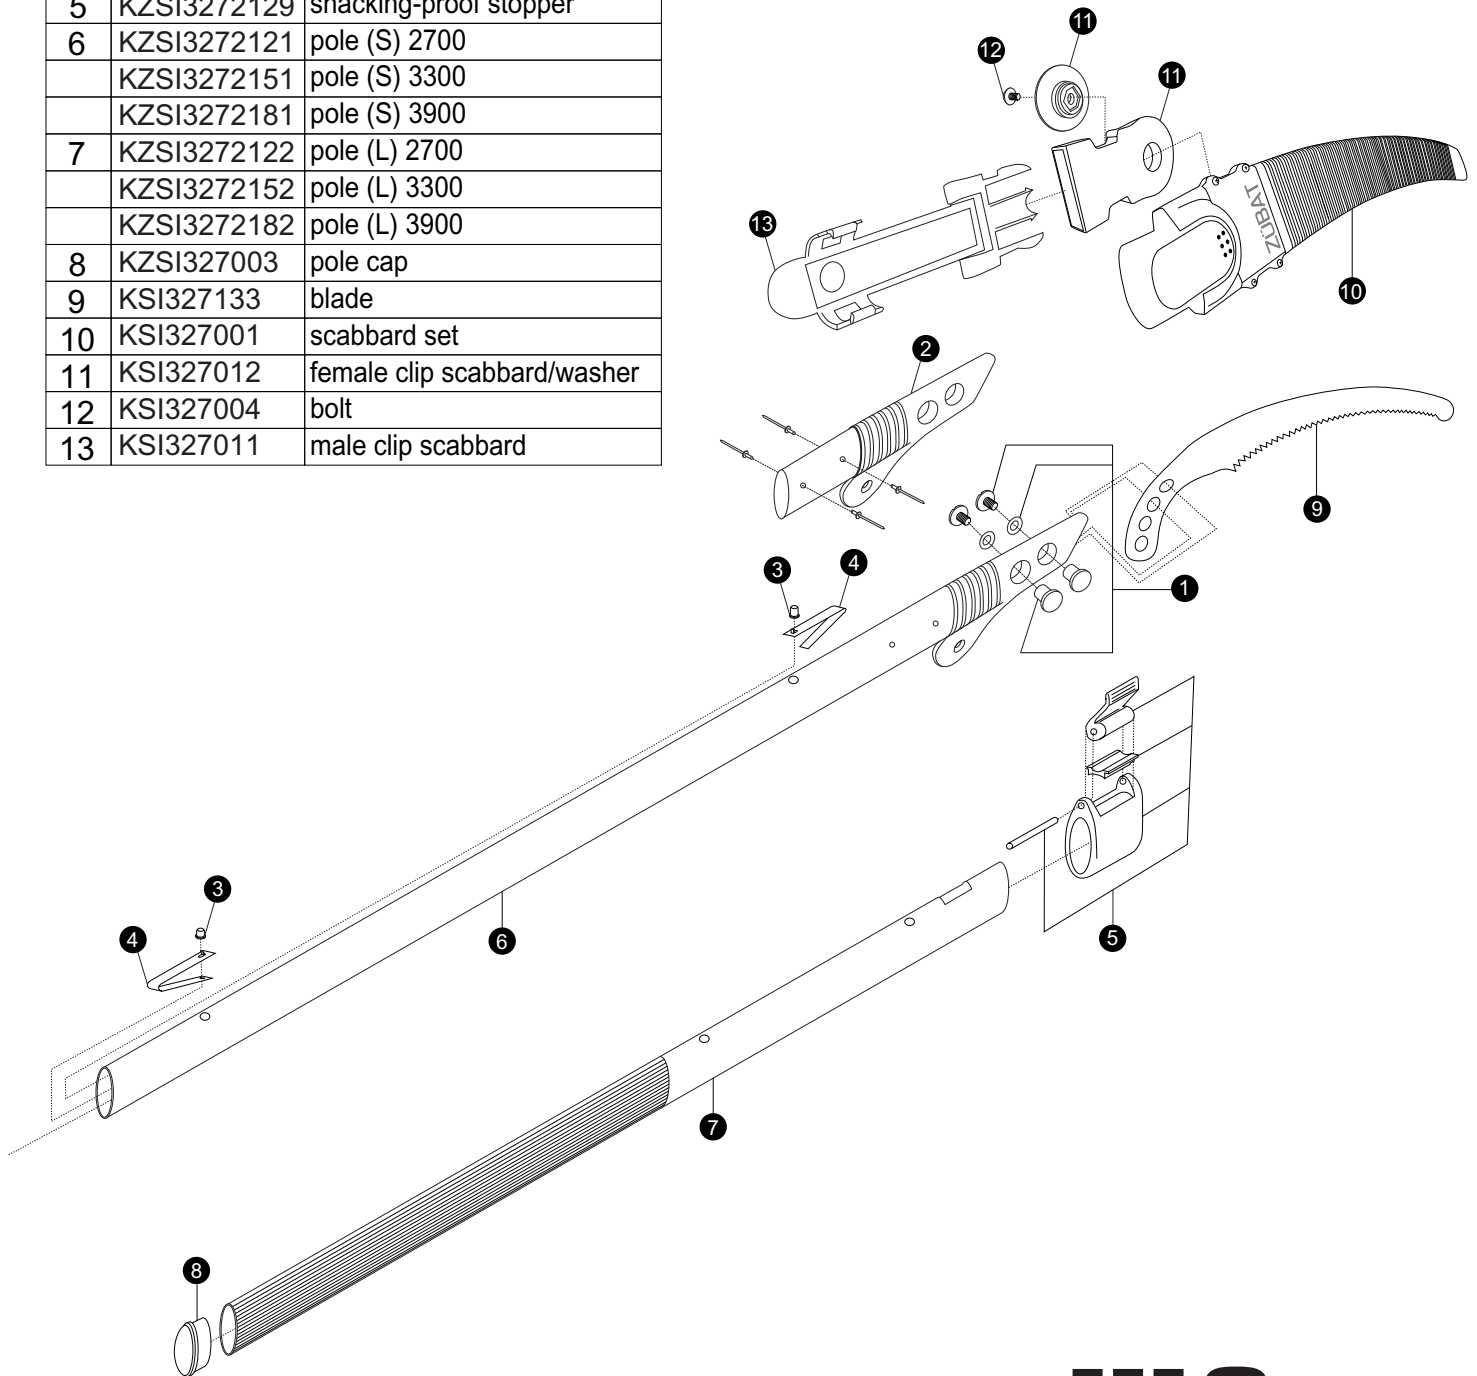

ZÜBAT

EXPLODED VIEW

PART LIST

REF No	PART No.	PART NAME
1	KSI310240	screw set
2	KSI327003	blade fixing pipe with rivets
3	KZSI327001	stopper button
4	KZSI327002	stopper button spring
5	KZSI3272129	shacking-proof stopper
6	KZSI3272121	pole (S) 2700
	KZSI3272151	pole (S) 3300
	KZSI3272181	pole (S) 3900
7	KZSI3272122	pole (L) 2700
	KZSI3272152	pole (L) 3300
	KZSI3272182	pole (L) 3900
8	KZSI327003	pole cap
9	KSI327133	blade
10	KSI327001	scabbard set
11	KSI327012	female clip scabbard/washer
12	KSI327004	bolt
13	KSI327011	male clip scabbard